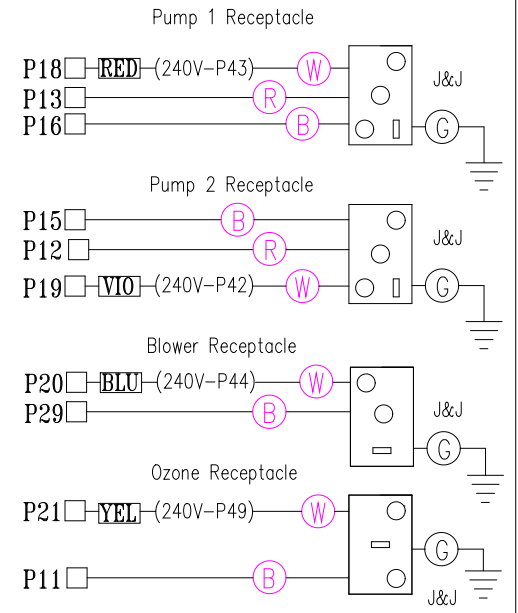

LEGEND	
	- 1/4" QUICK CONNECT
	- 1/4" QUICK CONNECT PIGGYBACK
	- FORK CONNECTOR
	- RING CONNECTOR
	- SOCKET CONNECTOR
	- PIN CONNECTOR

33-0010-R5

HYDRO-QUIP
CORONA, CA (909) 273-7575

Manufacture Notes: This unit operates the 11kW on low Speed only

#1 For 240V operation of the heater, Plug must be installed into 240V receptacle.
For 120V operation of the heater, Plug must be installed into 120V receptacle.
Line 1 and 2 Need to be SEPARATED for 240V Operation.
Line 1 and 2 Need to be CONNECTED for 120V Operation.

5.5kW on high speed
SHADED COMPONENTS ARE 240V

Dwg. No. C222AH-HKPQY-J	Drawn JLN	Rev 9	Wire Color Code B - Black G - Green Br - Brown BI - Blue R - Red V - Violet O - Orange W - White Y - Yellow Gr - Gray
Reviewed By:	Date 6.5.01	Diagram No. 5006s	