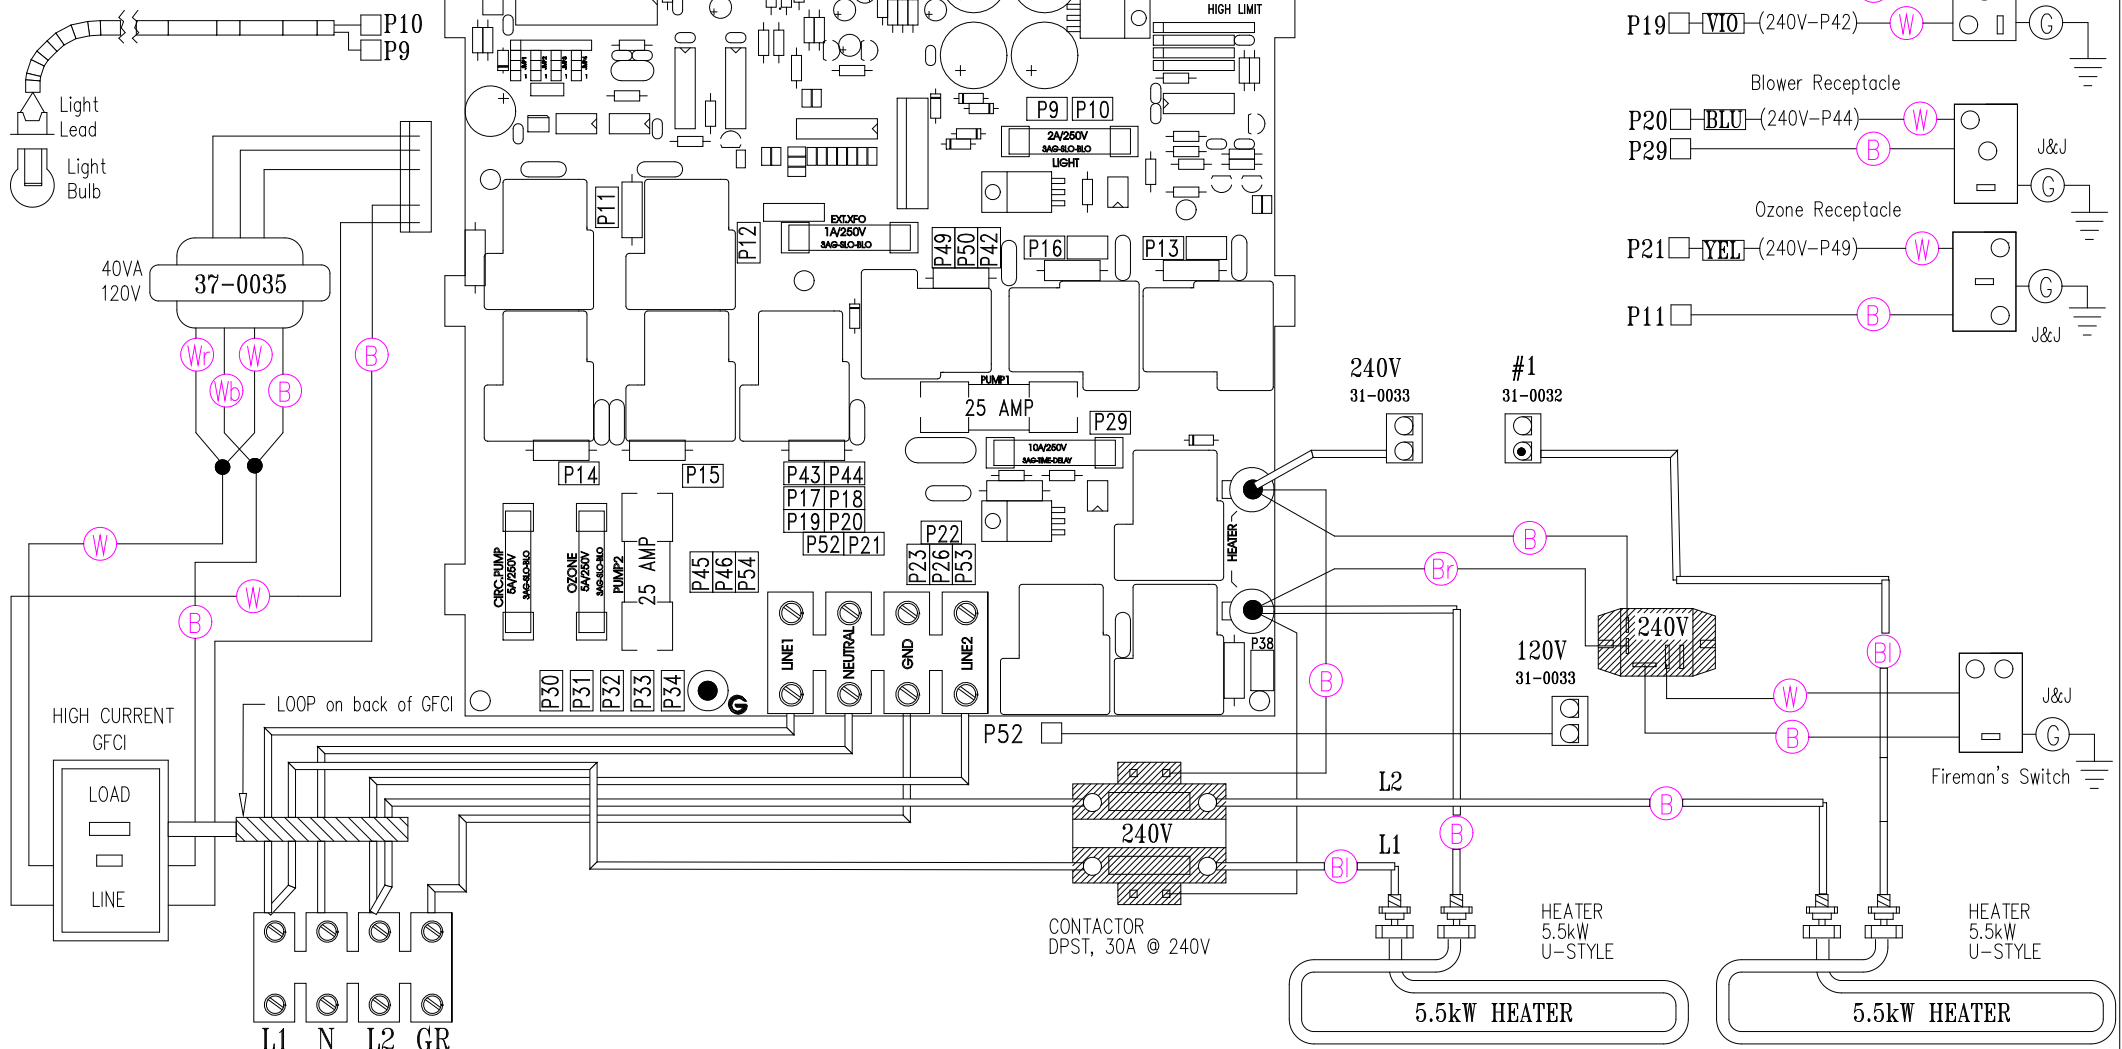

LEGEND	
	- 1/4" QUICK CONNECT
	- 1/4" QUICK CONNECT PIGGYBACK
	- FORK CONNECTOR
	- RING CONNECTOR
	- SOCKET CONNECTOR
	- PIN CONNECTOR

33-0010-R5

HYDRO-QUIP
CORONA, CA (909) 273-7575

Manufacture Notes: This unit operates the 11kW on low Speed only

#1 For 240V operation of the heater, Plug must be installed into 240V receptacle.
For 120V operation of the heater, Plug must be installed into 120V receptacle.
Line 1 and 2 Need to be SEPARATED for 240V Operation.
Line 1 and 2 Need to be CONNECTED for 120V Operation.

5.5kW on high speed
SHADED COMPONENTS ARE 240V

Dwg. No. C222AH-HKPQY-J	Drawn JLN	Rev 9	Wire Color Code B - Black G - Green Br - Brown BI - Blue R - Red V - Violet O - Orange W - White Y - Yellow Gr - Gray
Reviewed By:	Date 6.5.01	Diagram No. 5006s	